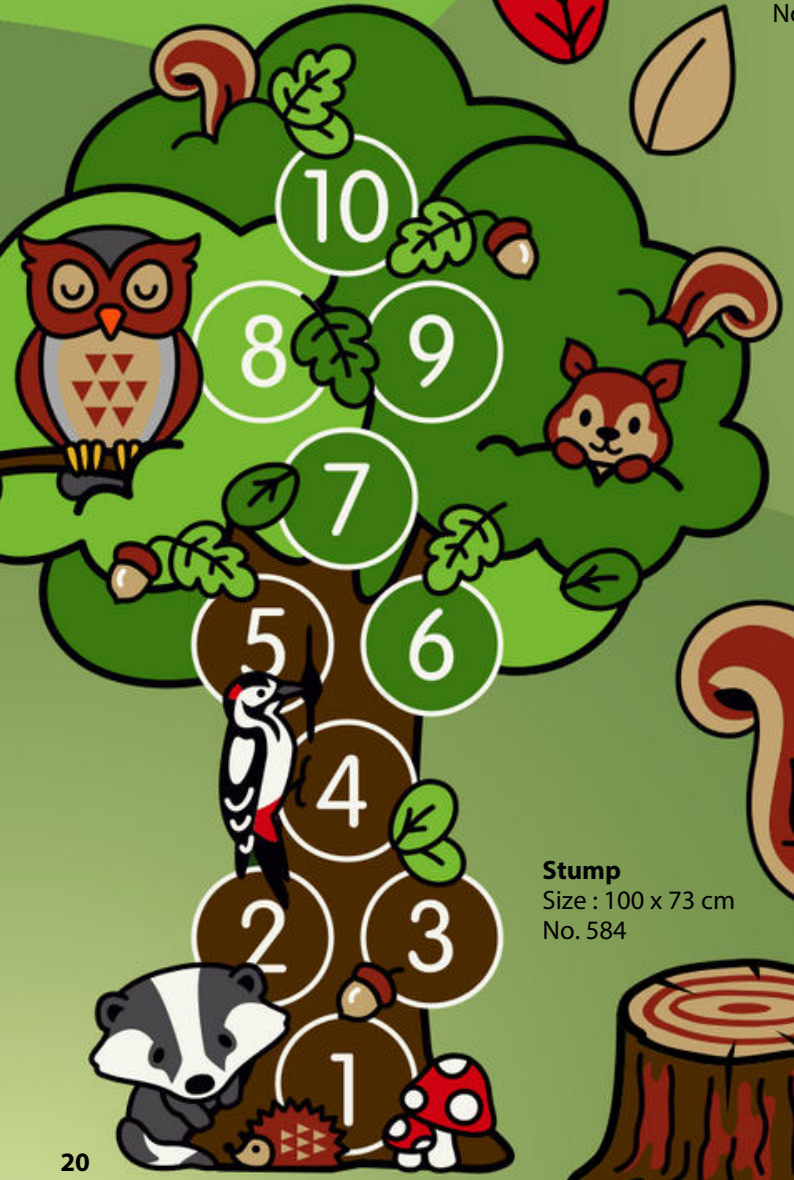

Clover - set 4 pieces
Size : 40 x 40 cm
No. 518

Bear Paws - set 4 pieces
Size : Ø 40 cm p.p.
No. 517

Bee Flying
Size : Ø 70 cm
No. 522

Bear Walking
Size : 129 x 100 cm
No. 524

Mouse
Size : 75 x 60 cm
No. 631

Bear Sitting
Size : 83 x 125 cm
No. 523

Autumn Leaves - set 5 pieces
Size : approx. 45 x 45 cm p.p.
No. 583

Hopscotch Honeycomb
Size : 140 x 223 cm
No. 527

Rabbit
Size : 60 x 70 cm
No. 519

Hopscotch Tree
Size : 230 x 310 cm
No. 586

Duck Female
Size : 80 x 70 cm
No. 486

Duck
Size : 80 x 70 cm
No. 448

Lotus - set 3 pieces
Size : 1x Ø 50 cm, 2x Ø 40 cm
No. 471

Swan
Size : 124 x 100 cm
No. 496

Fun & Play - Farm

Sun
Size : 150 x 150 cm
No. 340